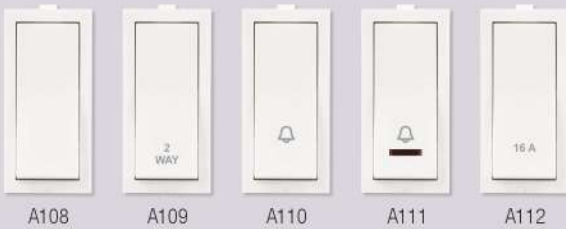

CRETA

Code	Item	Rate Per Pc.	Pkg	Master Carton (Pcs.)
CRETA SWITCH 1 MODULE				
A101	6A 1 Way Switch	70.00	20	1440
A102	6A 2 Way Switch	99.00	20	1440
A103	6A B. P. without Indicator	90.00	20	1440
A104	6A B. P. with Indicator	110.00	20	1440
A105	16A 1 Way Switch	120.00	20	1440
A106	16A 1 Way Switch with Indicator	150.00	20	1440
A107	16A 2 Way Switch	160.00	20	1440

JUPITER

Code	Item	Rate Per Pc.	Pkg	Master Carton (Pcs.)
JUPITER SWITCH 1 MODULE				
A108	6A 1 Way Switch	70.00	20	1440
A109	6A 2 Way Switch	99.00	20	1440
A110	6A B. P. without Indicator	90.00	20	1440
A111	6A B. P. with Indicator	110.00	20	1440
A112	16A 1 Way Switch	120.00	20	1440
A113	16A 1 Way Switch with Indicator	150.00	20	1440
A114	16A 2 Way Switch	160.00	20	1440

ASTER+
switches

Code	Item	Rate Per Pc.	Pkg	Master Carton (Pcs.)
ASTER+ SWITCH 1 MODULE				
A630	6A 1 Way Switch	90.00	20	1440
A631	6A 2 Way Switch	135.00	20	1440
A632	6A Bell Push	110.00	20	1440
A633	16A 1 Way Switch	180.00	20	1440
A634	16A 2 Way Switch	220.00	20	1440

AMEO
switches

Code	Item	Rate Per Pc.	Pkg	Master Carton (Pcs.)
AMEO SWITCH 1 MODULE				
A593	6A 1 Way Switch	80.00	20	1600
A594	6A 2 Way Switch	115.00	20	1440
A595	6A Bell Push with Indicator	120.00	20	1440
A596	16A 1 Way Switch with Indicator	170.00	20	1440
A597	16A 2 Way Switch	175.00	20	1440