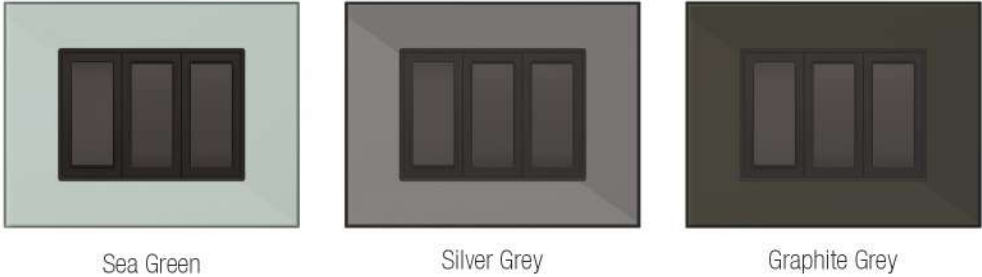

MOZART COVER PLATES

Available Colours