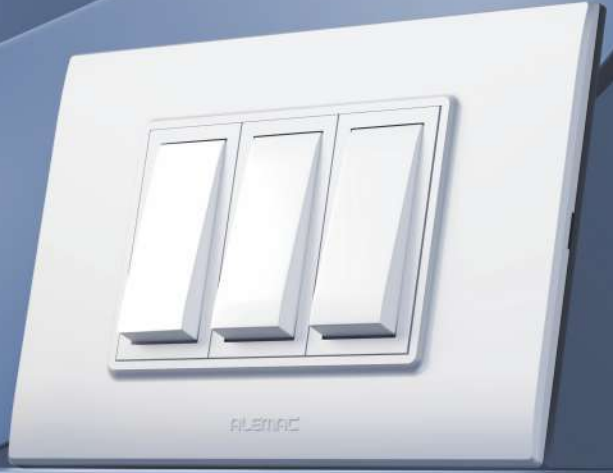

ALEMAC®
ELECTRICAL EXCELLENCE SINCE 1961

ALME
modular

AN ISO 9001 : 2015 CERTIFIED COMPANY

Transform Walls into
Statements of Modern Style!