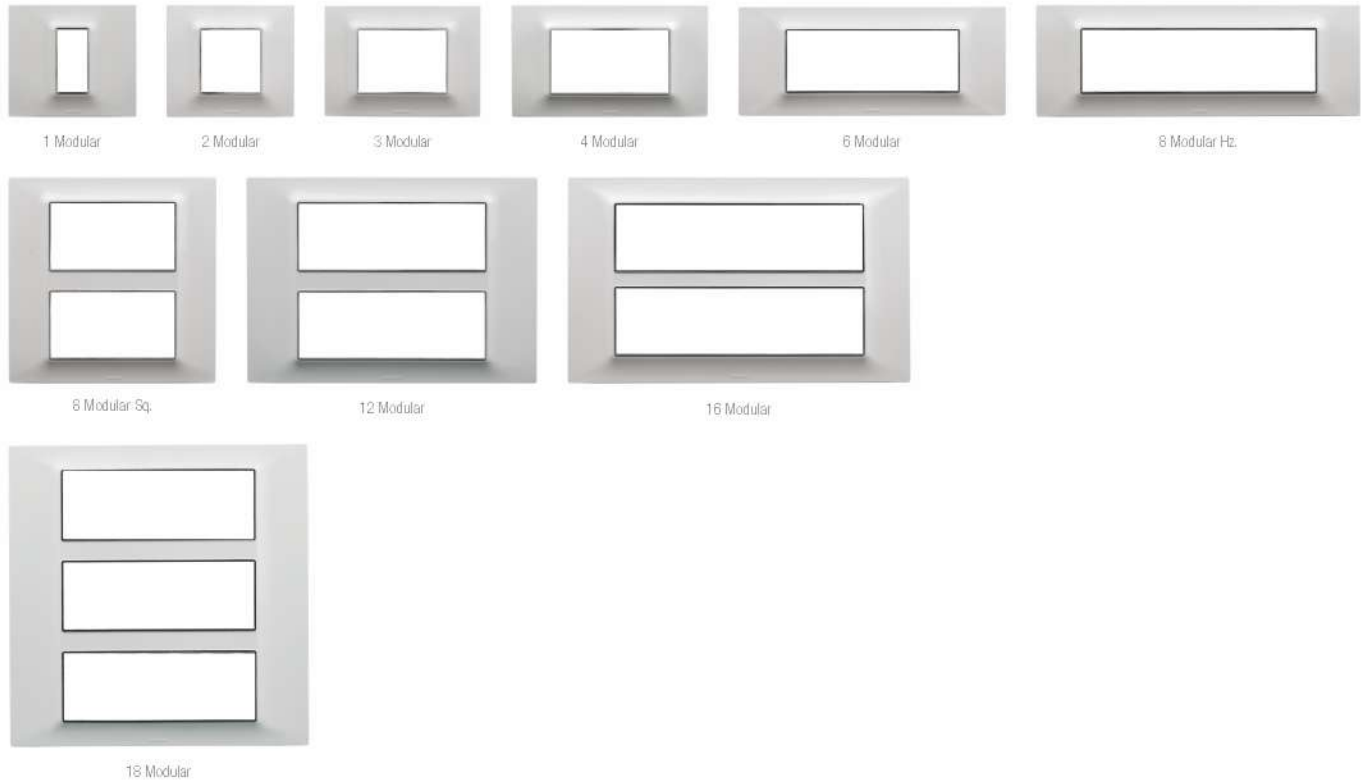

ARISTO COVER PLATES

Available Plates

ARISTO COVER PLATES

COLOR	MODULE	1M	2M	3M	4M	6M	8M(H)	8M(SQ)	12M	16M	18M
WHITE	CODE	A487	A488	A489	A490	A491	A492	A493	A494	A495	A496
	MRP RS.	92.00	92.00	115.00	150.00	190.00	210.00	240.00	280.00	370.00	410.00
IVORY	CODE	A497	A498	A499	A500	A501	A502	A503	A504	A505	A506
BLACK	CODE	A507	A508	A509	A510	A511	A512	A513	A514	A515	A516
WHITE WITH CHROME	CODE	A517	A518	A519	A520	A521	A522	A523	A524	A525	A526
BLUE WITH CHROME	CODE	B517	B518	B519	B520	B521	B522	B523	B524	B525	B526
	MRP RS.	105.00	105.00	125.00	170.00	210.00	245.00	280.00	340.00	440.00	470.00
WALNUT WOOD	CODE	A527	A528	A529	A530	A531	A532	A533	A534	A535	A536
DESCENT COPPER	CODE	A547	A548	A549	A550	A551	A552	A553	A554	A555	A556
ITALIAN WENGE	CODE	A557	A558	A559	A560	A561	A562	A563	A564	A565	A566
	MRP RS.	230.00	230.00	270.00	320.00	430.00	530.00	560.00	770.00	900.00	1010.00
	PKG	10	10	10	10	10	10	5	5	5	5
	MASTER CARTON PCS.	720	720	570	470	340	300	230	180	160	110